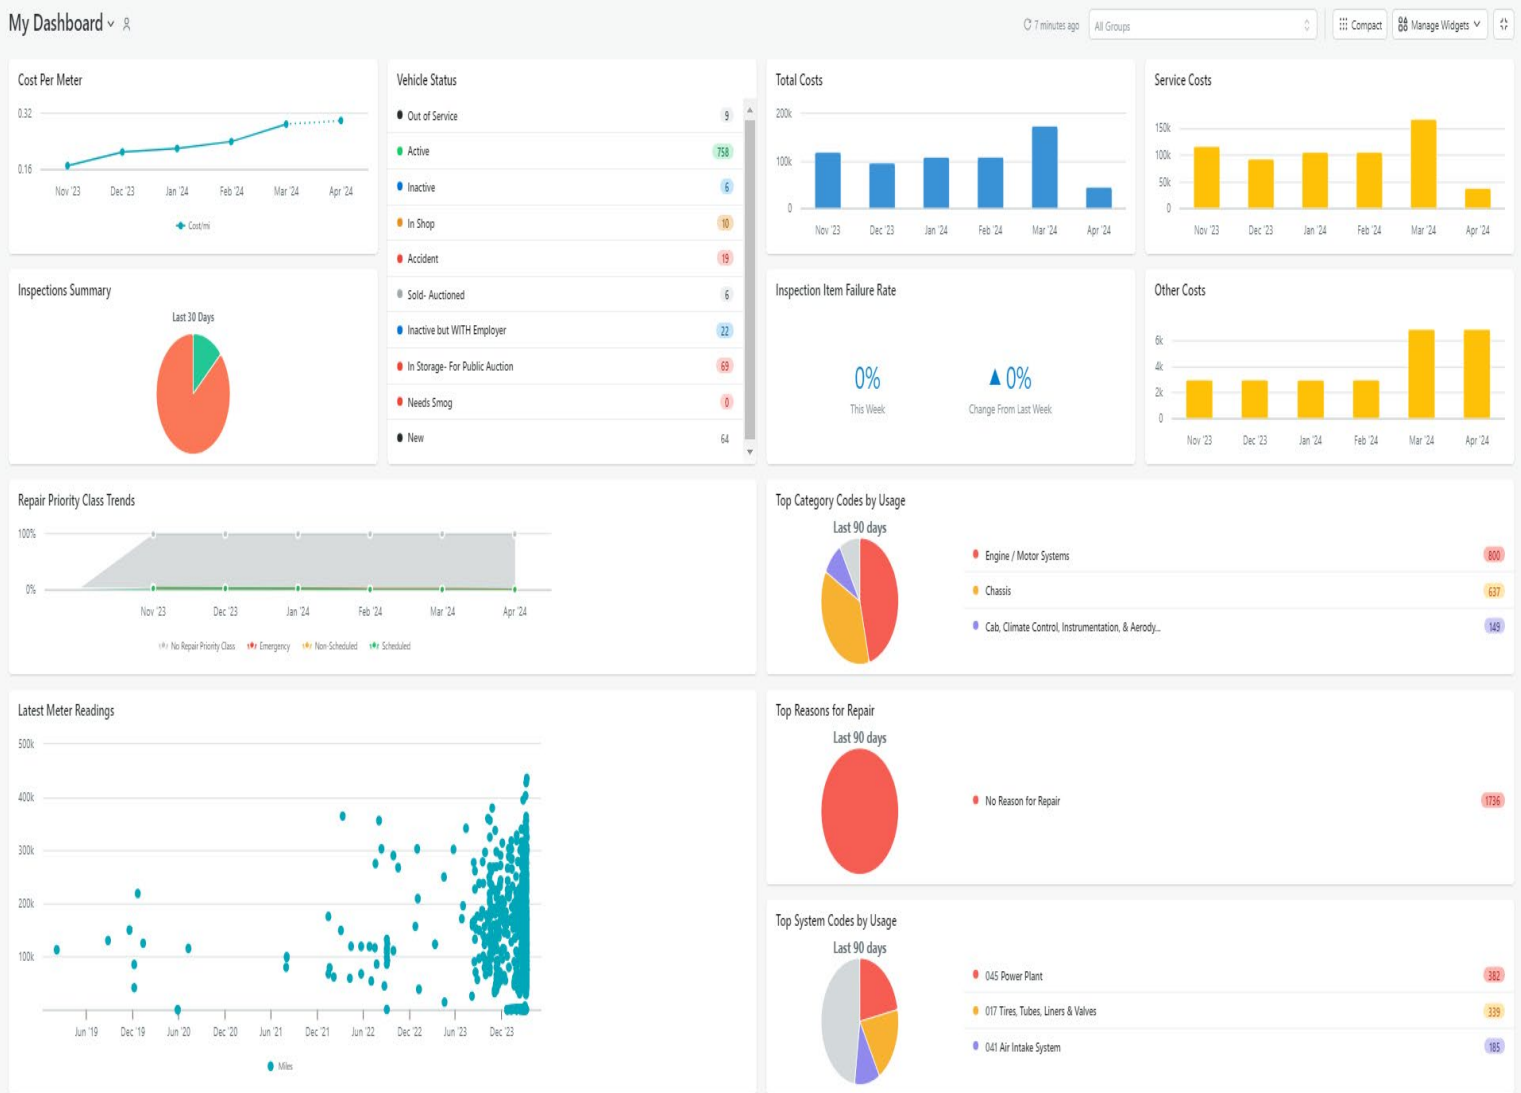

FLEET MAINTENANCE AND TRACKING SOFTWARE

CalVans tracks all fleet data via Fleetio, a cloud-based Government Fleet Management Software to streamline the entire operation and to help extend the lifespan of assets. Fleetio does this by managing the CalVans fleet with centralized fleet management software and automated data collection for insight into the health and true cost of each asset.