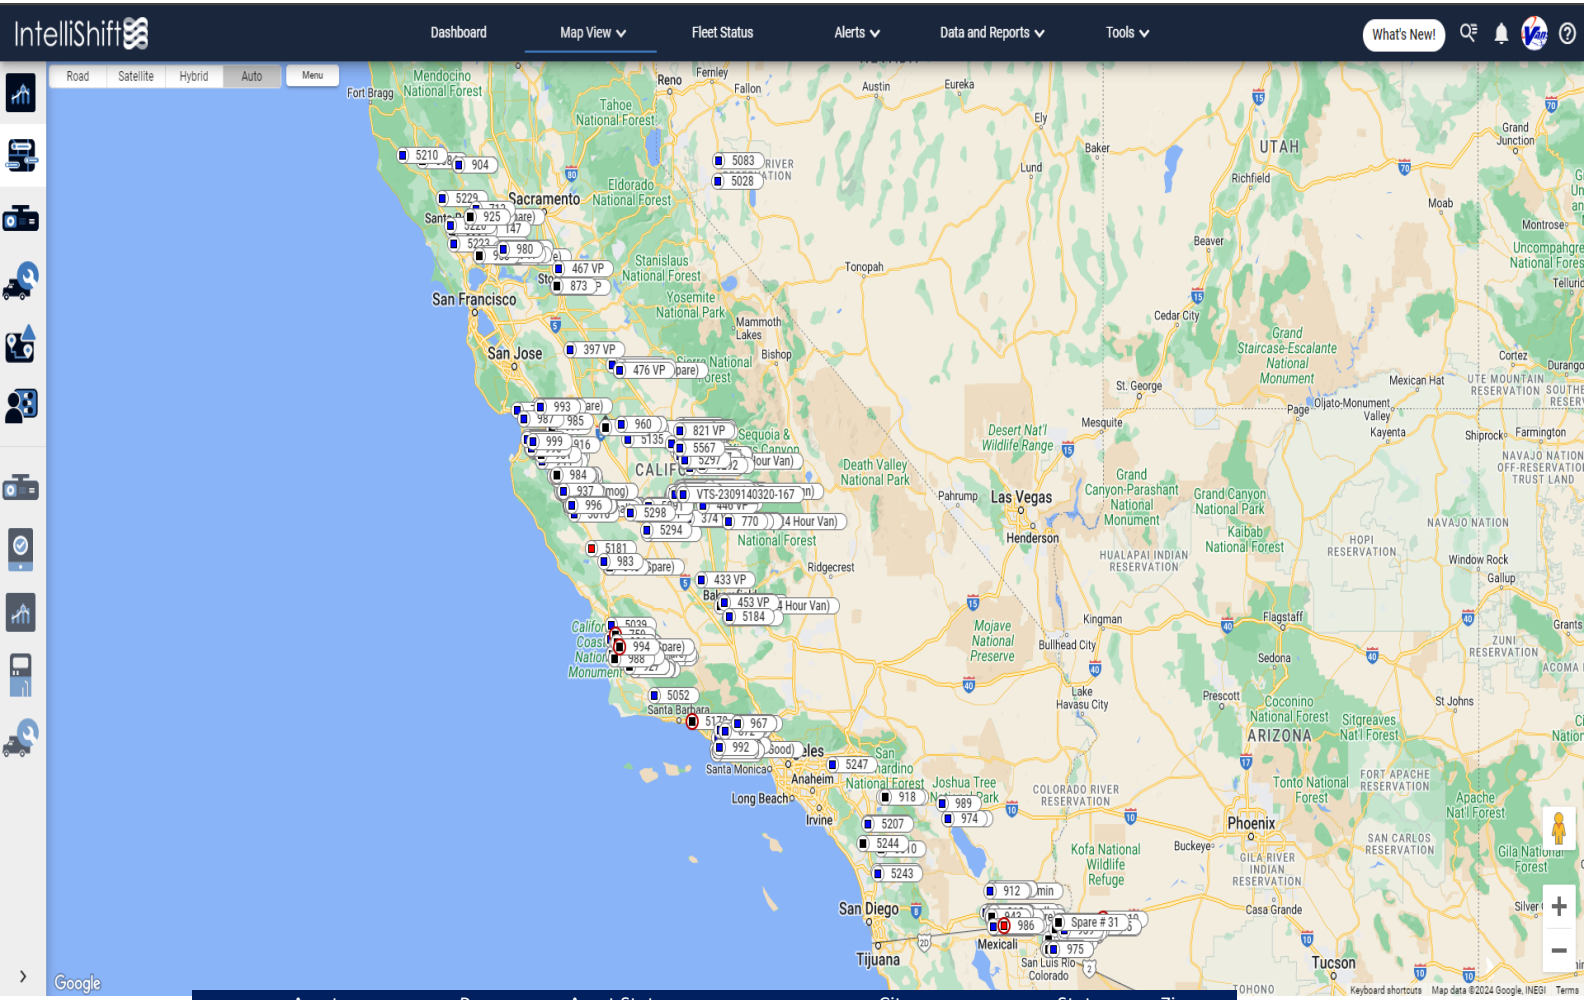

VANPOOLS ISSUED BY EMPLOYER & FUTURE/REQUESTS FOR VANPOOLS

CalVans operates across several regions across California. The map shows the general areas where van was at the time of the preparation of the agenda. The vehicles list provides the city, state, and zip.

Asset	Program	Asset Status	City	State	Zip
5087	FL	Stopped > 60 min	Angwin	CA	94508
5114	FL	Stopped > 60 min	Arroyo Grande	CA	93420
809	FL	Stopped > 60 min	Arroyo Grande	CA	93420
889	FL	Stopped > 3 days	Arroyo Grande	CA	93420
991	FL	Stopped > 3 days	Arroyo Grande	CA	93420
869	FL	Stopped > 3 days w/ign	Arroyo Grande	CA	93420
739	FL	Stopped > 3 days	Arroyo Grande	CA	93420
759	FL	Stopped > 3 days w/ign	Arroyo Grande	CA	93420
914	FL	Stopped > 3 days	Arroyo Grande	CA	93420
956	FL	Stopped 5 - 60 min	Arroyo Grande	CA	93420
5009	FL	Stopped > 60 min	Arroyo Grande	CA	93420
135	FL	Stopped > 60 min	Arroyo Grande	CA	93420
707	FL	Moving	Arroyo Grande	CA	93420
710	FL	Stopped < 5 min w/ign	Arroyo Grande	CA	93420
5184	FL	Stopped > 60 min	Arvin	CA	93203
427 VP	VP	Moving	Avenal	CA	93204
379 VP	VP	Stopped > 60 min	Avenal	CA	93204
443 VP	VP	Stopped > 60 min	Avenal	CA	93204
454 VP	VP	Stopped > 60 min	Avenal	CA	93204
410 VP (24 Hour Van)	VP	Stopped > 60 min	Bakersfield	CA	93314
429 VP	VP	Stopped > 60 min	Bakersfield	CA	93314
274 VP	VP	Stopped > 60 min	Bakersfield	CA	93305
412 VP	VP	Stopped > 60 min	Bakersfield	CA	93313